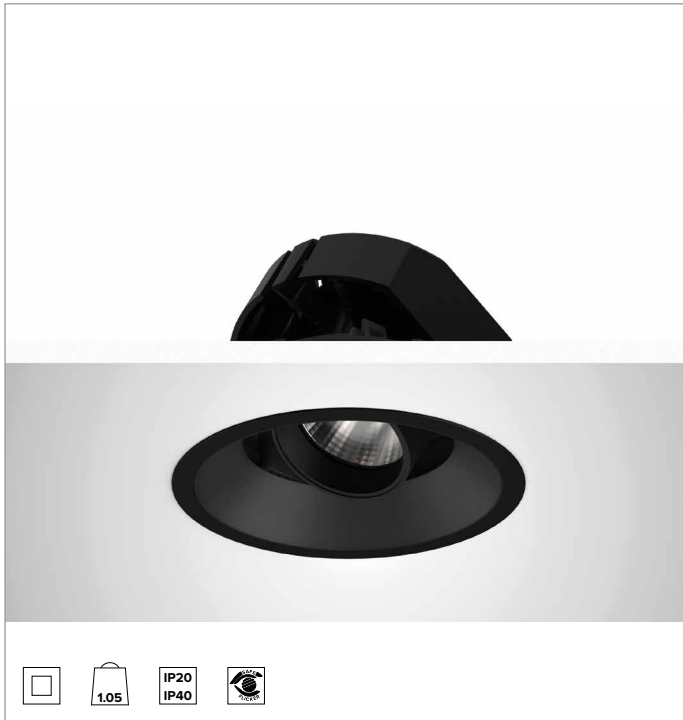

### Adjustable recessed LED projector in a trim version

		2700K	H(m)	D(m)	E <sub>max</sub> (lx)	
		Ra90		21°		
		Fixture Power	34W	1	0.37	15178
		Source Flux	3943lm	2	0.75	3795
		Fixture Flux	2807lm	3	1.12	1686
		Efficacy	82lm/W	4	1.50	949
TS1277	I <sub>max</sub> =3849cd/klm	I <sub>max</sub>	15178cd	5	1.87	607