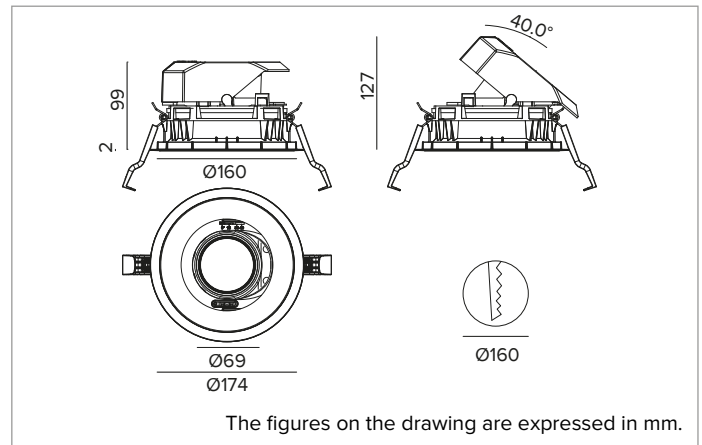

### Adjustable recessed LED projector in a trim version

		2700K	H(m)	D(m)	E <sub>max</sub> (lx)	
		Ra90		21°		
		Fixture Power	34W	1	0.37	15178
		Source Flux	3943lm	2	0.75	3795
		Fixture Flux	2807lm	3	1.12	1686
		Efficacy	82lm/W	4	1.50	949
TS1277	I <sub>max</sub> =3849cd/klm	I <sub>max</sub>	15178cd	5	1.87	607